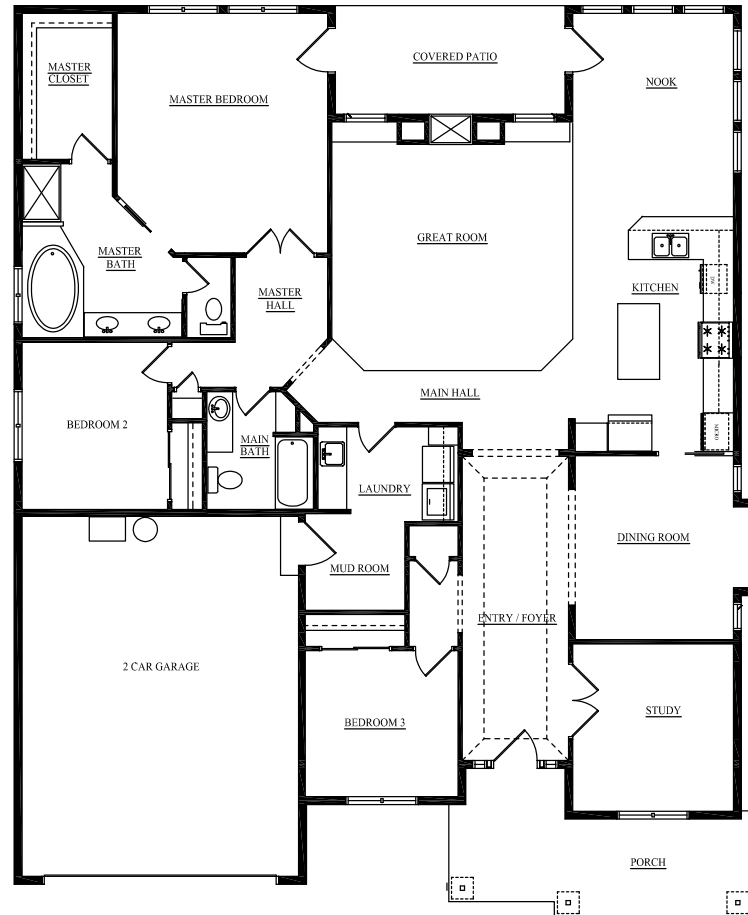

## The Asbury *2,249 Sq. Ft.*

 3 Bedrooms

 2 Baths

 2 Car Garage

# The Asbury 2,249 Sq. Ft.

 3 Bedrooms

 2 Baths

 2 Car Garage

*A Family Tradition Since 1969*

DISCLAIMER: In a continuing effort to improve our homes, Zetterberg Custom Homes & Remodeling, LLC reserves the right to modify or change materials, specifications, and features without prior notice or obligation. Such changes may not be reflected in our marketing material or in our model homes.