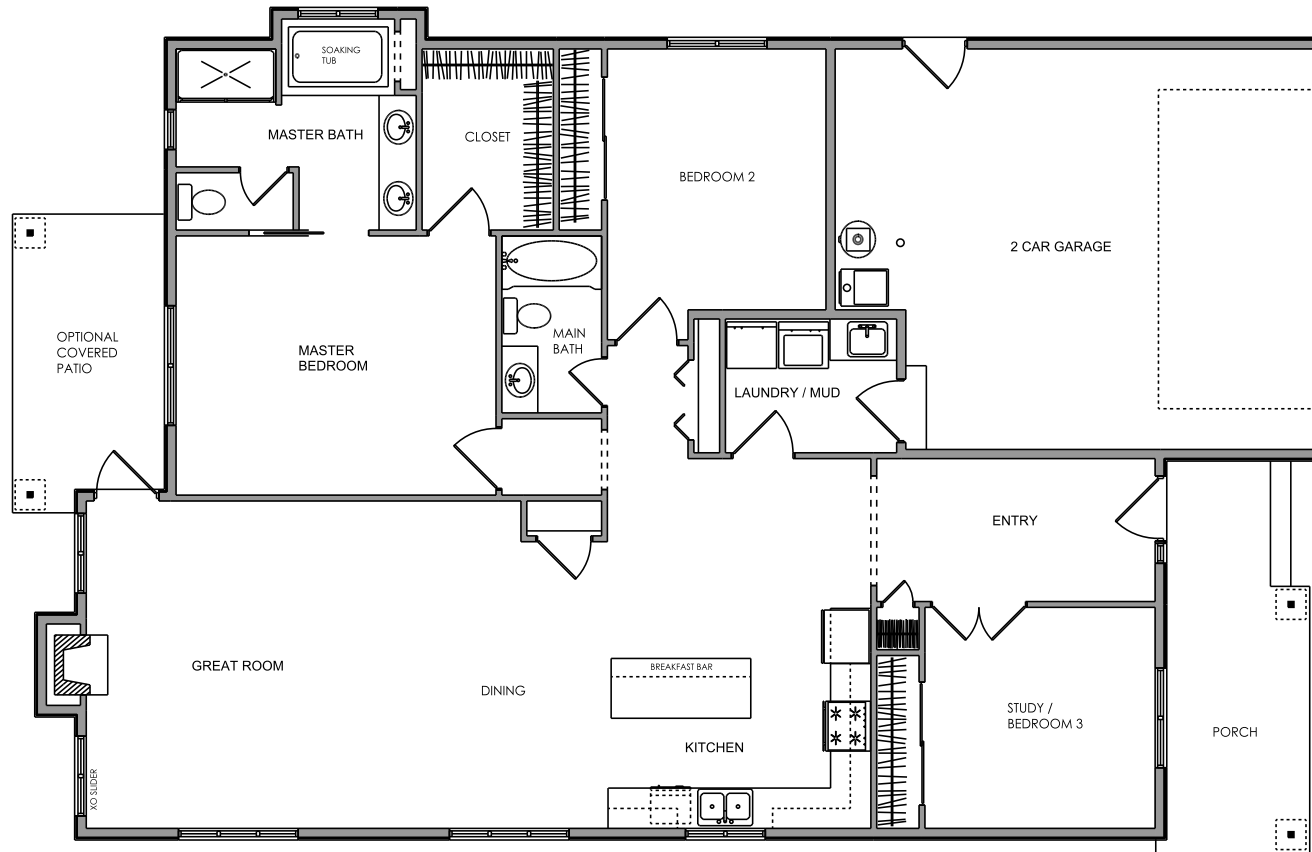

## The Carolina *1,776 Sq. Ft.*

 3 Bedrooms

 2 Baths

 2 Car Garage

# The Carolina 1,776 Sq. Ft.

 3 Bedrooms

 2 Baths

 2 Car Garage

*A Family Tradition Since 1969*

DISCLAIMER: In a continuing effort to improve our homes, Zetterberg Custom Homes & Remodeling, LLC reserves the right to modify or change materials, specifications, and features without prior notice or obligation. Such changes may not be reflected in our marketing material or in our model homes.