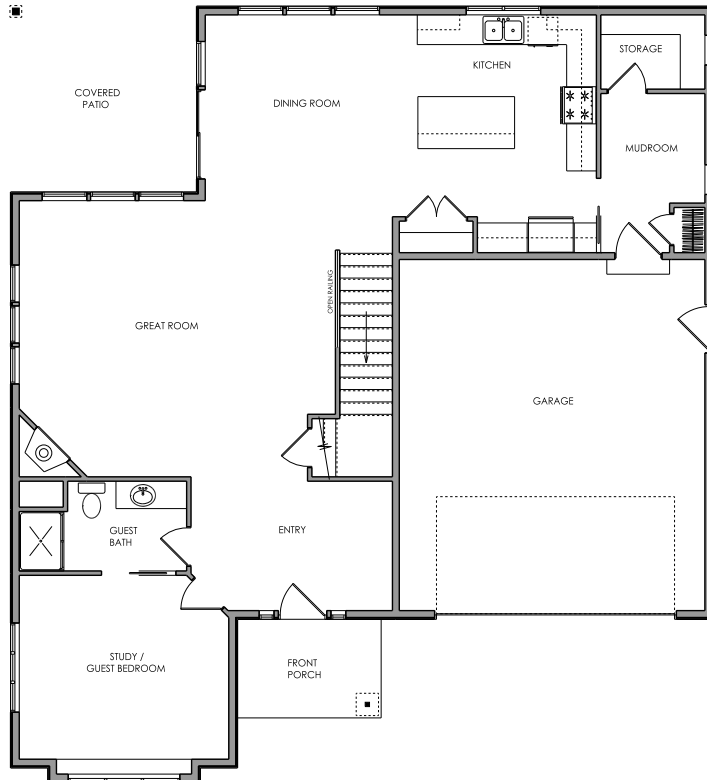

Zetterberg Custom
Homes & Remodeling

The Cordova *2,868 Sq. Ft.*

 3+ Study or 4 Beds  2.75 Baths  2 Car Garage

The Cordova 2,868 Sq. Ft.

 3+ Study or 4 Beds  2.75 Baths  2 Car Garage

A Family Tradition Since 1969