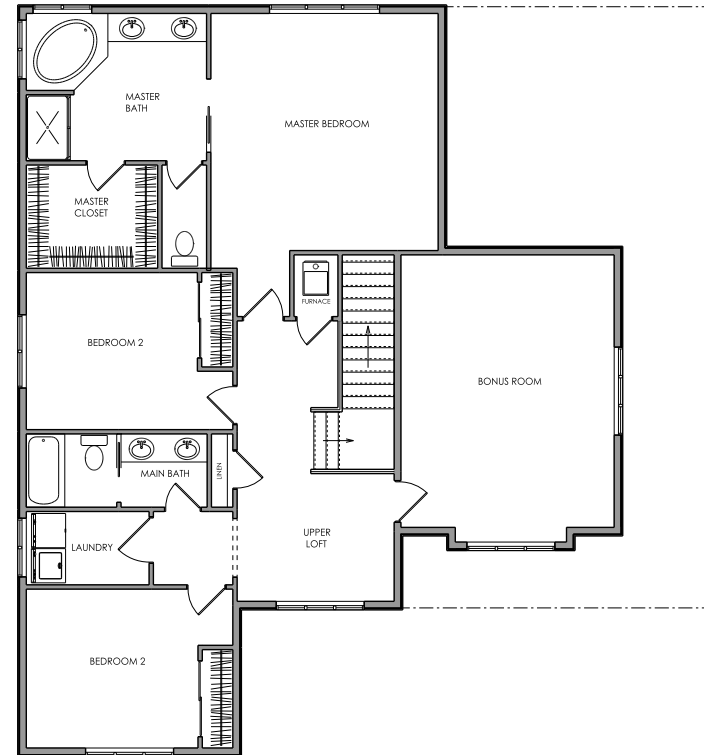

Zetterberg Custom
Homes & Remodeling

The Cordova *2,868 Sq. Ft.*

 3+ Study or 4 Beds  2.75 Baths  2 Car Garage

The Cordova 2,868 Sq. Ft.

 3+ Study or 4 Beds  2.75 Baths  2 Car Garage

A Family Tradition Since 1969