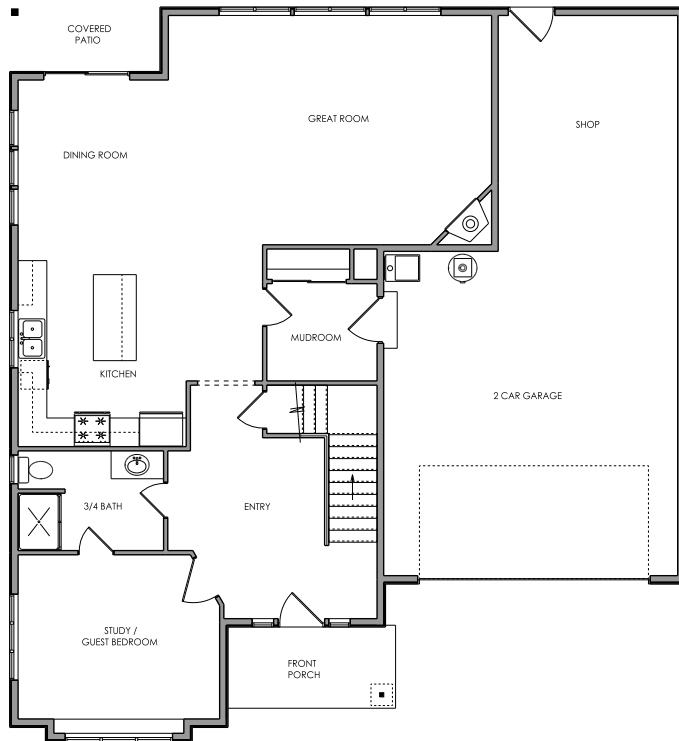

Zetterberg Custom
Homes & Remodeling

The Drayton *2,763 Sq. Ft.*

 3+ Den or 4 Beds

 2.75 Baths

 2 Car Garage

The Drayton 2,763 Sq. Ft.

 3+ Den or 4 Beds  2.75 Baths  2 Car Garage

A Family Tradition Since 1969