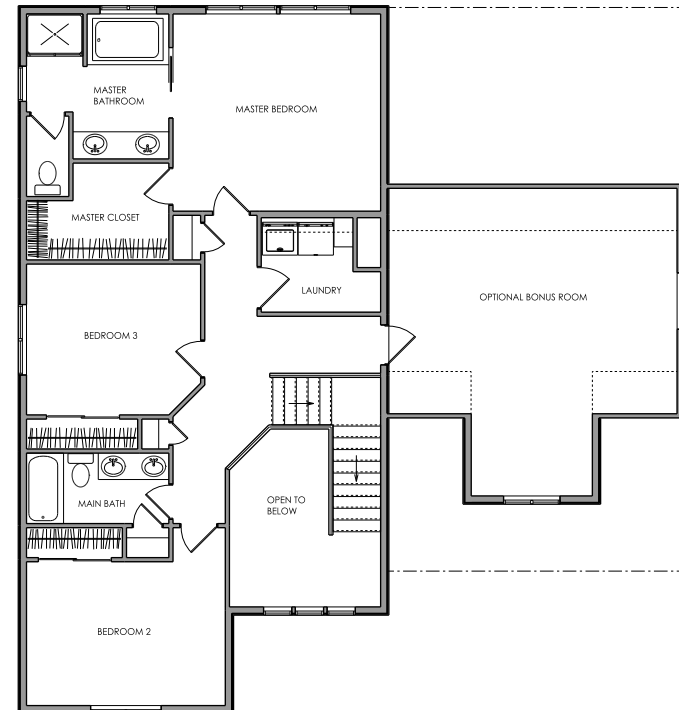

Zetterberg Custom
Homes & Remodeling

The Drayton *2,763 Sq. Ft.*

 3+ Den or 4 Beds

 2.75 Baths

 2 Car Garage

The Drayton 2,763 Sq. Ft.

 3+ Den or 4 Beds  2.75 Baths  2 Car Garage

A Family Tradition Since 1969