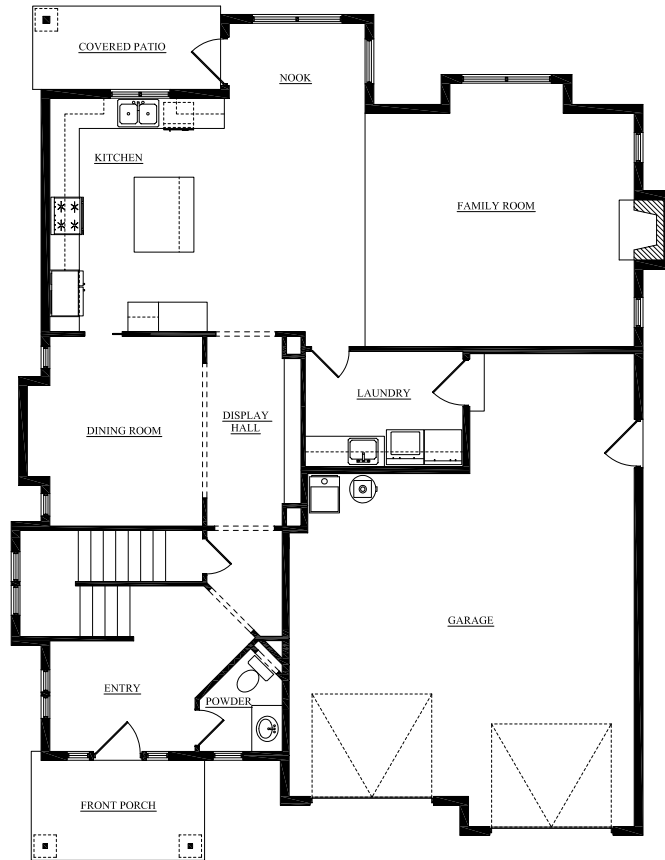

The Lexington 2,960 Sq. Ft.

4 Bedrooms

2.5 Baths

3 Car Garage

A Family Tradition Since 1969

DISCLAIMER: In a continuing effort to improve our homes, Zetterberg Custom Homes & Remodeling, LLC reserves the right to modify or change materials, specifications, and features without prior notice or obligation. Such changes may not be reflected in our marketing material or in our model homes.

Zetterberg Custom
Homes & Remodeling

zetterberg.com | 253.845.9203