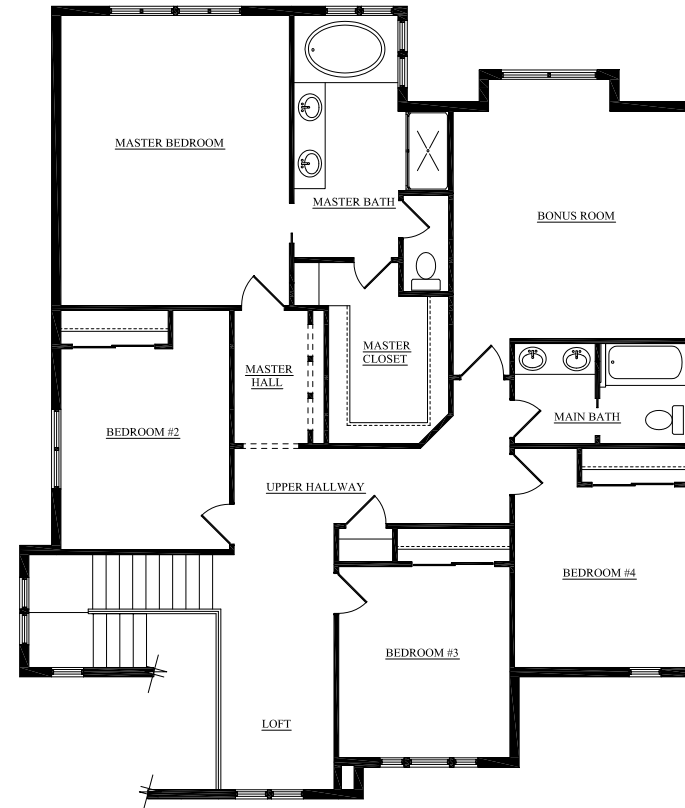

The Lexington 2,960 Sq. Ft.

4 Bedrooms

2.5 Baths

3 Car Garage

A Family Tradition Since 1969

DISCLAIMER: In a continuing effort to improve our homes, Zetterberg Custom Homes & Remodeling, LLC reserves the right to modify or change materials, specifications, and features without prior notice or obligation. Such changes may not be reflected in our marketing material or in our model homes.

Zetterberg Custom
Homes & Remodeling

zetterberg.com | 253.845.9203