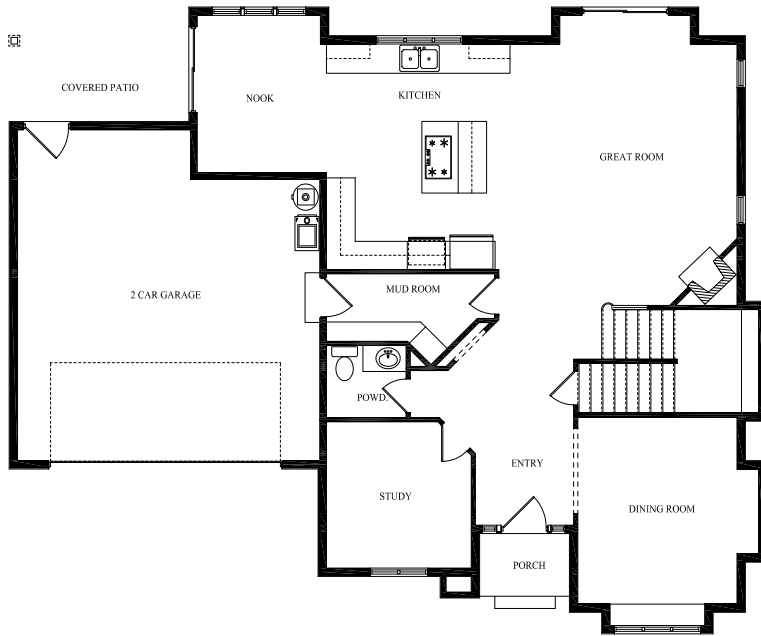

The Pinehurst Classic 2,889 Sq. Ft.

4 Bedrooms

2.5 Baths

2 Car Garage

A Family Tradition Since 1969

DISCLAIMER: In a continuing effort to improve our homes, Zetterberg Custom Homes & Remodeling, LLC reserves the right to modify or change materials, specifications, and features without prior notice or obligation. Such changes may not be reflected in our marketing material or in our model homes.

Zetterberg Custom
Homes & Remodeling

zetterberg.com | 253.845.9203