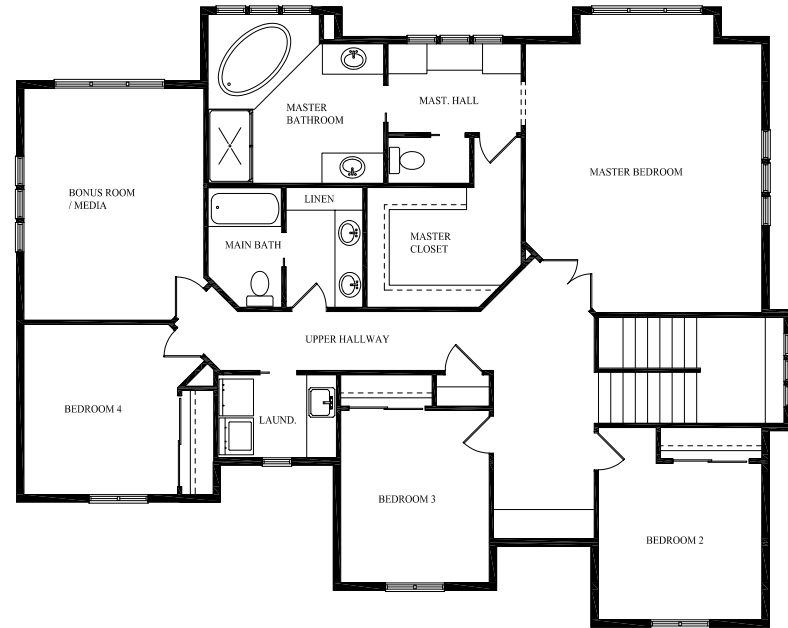

The Pinehurst Classic 2,889 Sq. Ft.

4 Bedrooms

2.5 Baths

2 Car Garage

A Family Tradition Since 1969

DISCLAIMER: In a continuing effort to improve our homes, Zetterberg Custom Homes & Remodeling, LLC reserves the right to modify or change materials, specifications, and features without prior notice or obligation. Such changes may not be reflected in our marketing material or in our model homes.

Zetterberg Custom
Homes & Remodeling

zetterberg.com | 253.845.9203