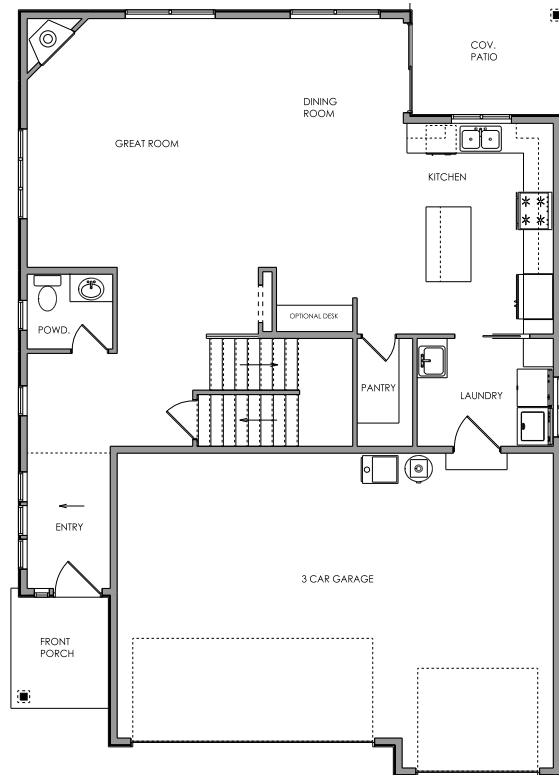

The Whitford *2,598 Sq. Ft.*

4 Bedrooms

2.5 Baths

3 Car Garage

A Family Tradition Since 1969

DISCLAIMER: In a continuing effort to improve our homes, Zetterberg Custom Homes & Remodeling, LLC reserves the right to modify or change materials, specifications, and features without prior notice or obligation. Such changes may not be reflected in our marketing material or in our model homes.

Zetterberg Custom
Homes & Remodeling

zetterberg.com | 253.845.9203