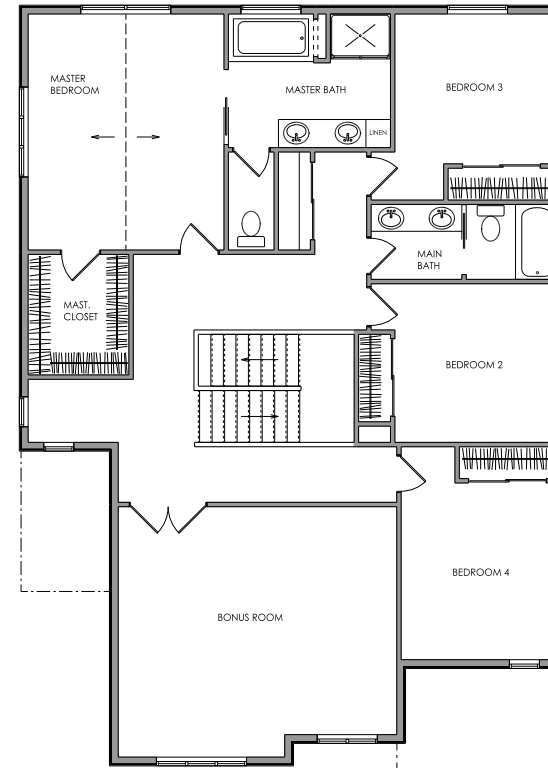

The Whitford *2,598 Sq. Ft.*

4 Bedrooms

2.5 Baths

3 Car Garage

A Family Tradition Since 1969

DISCLAIMER: In a continuing effort to improve our homes, Zetterberg Custom Homes & Remodeling, LLC reserves the right to modify or change materials, specifications, and features without prior notice or obligation. Such changes may not be reflected in our marketing material or in our model homes.

Zetterberg Custom
Homes & Remodeling

zetterberg.com | 253.845.9203