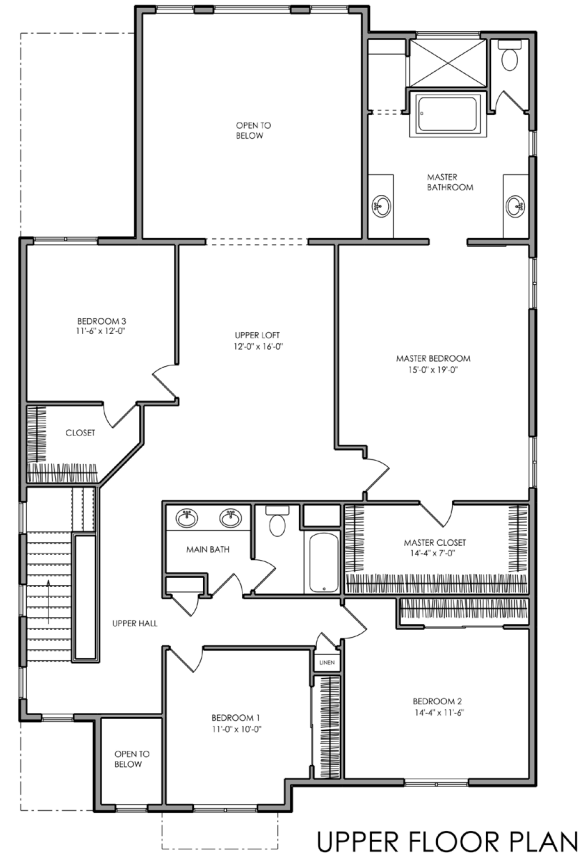

The Blakely 3,318 Sq. Ft.

4 Bedrooms

3 Baths

3 Car Garage

A Family Tradition Since 1969

DISCLAIMER: In a continuing effort to improve our homes, Zetterberg Custom Homes & Remodeling, LLC reserves the right to modify or change materials, specifications, and features without prior notice or obligation. Such changes may not be reflected in our marketing material or in our model homes.

**Zetterberg Custom
Homes & Remodeling**

zetterberg.com | 253.845.9203