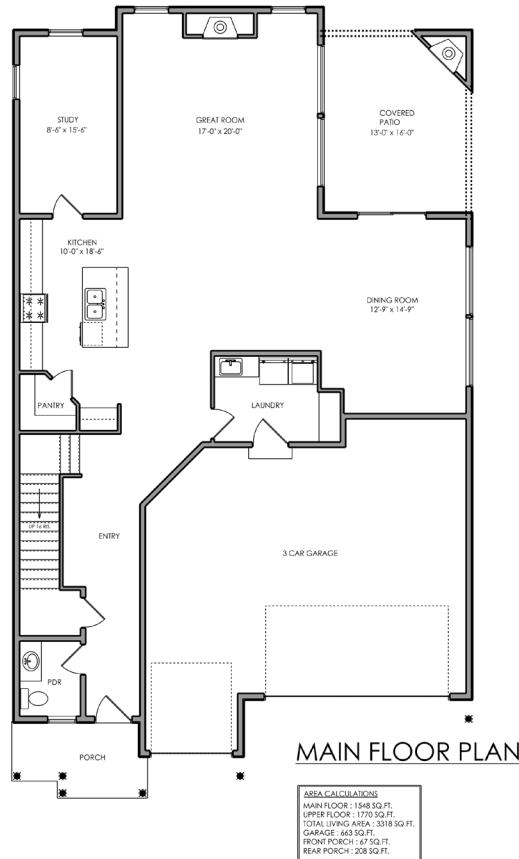

The Blakely 3,318 Sq. Ft.

4 Bedrooms

3 Baths

3 Car Garage

A Family Tradition Since 1969

DISCLAIMER: In a continuing effort to improve our homes, Zetterberg Custom Homes & Remodeling, LLC reserves the right to modify or change materials, specifications, and features without prior notice or obligation. Such changes may not be reflected in our marketing material or in our model homes.

**Zetterberg Custom
Homes & Remodeling**

zetterberg.com | 253.845.9203