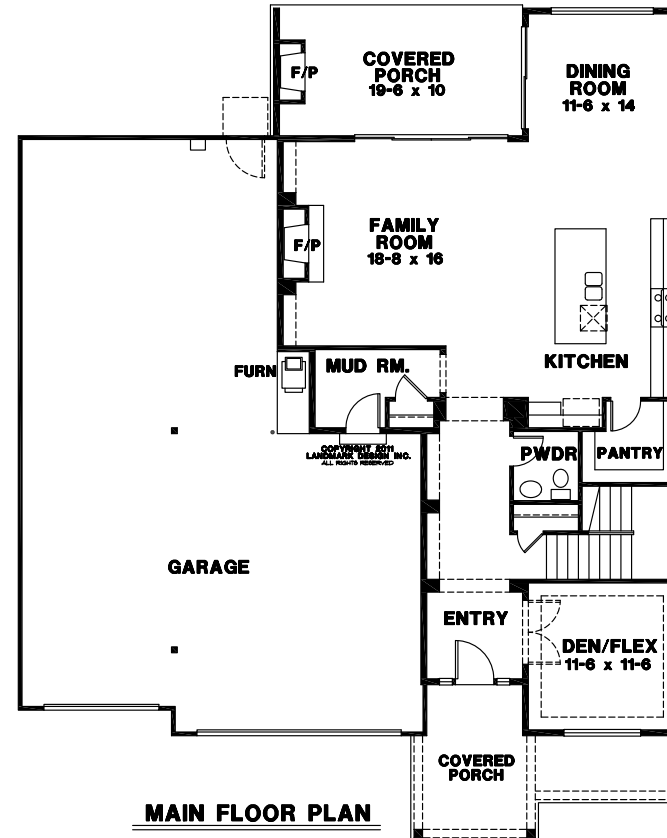

## The Burberry *2,940 Sq. Ft.*

 4 Bedrooms

 3 Baths

 3 Car Garage

# The Burberry 2,940 Sq. Ft.

 4 Bedrooms

 3 Baths

 3 Car Garage

**UPPER FLOOR PLAN**

**MAIN FLOOR PLAN**

*A Family Tradition Since 1969*

DISCLAIMER: In a continuing effort to improve our homes, Zetterberg Custom Homes & Remodeling, LLC reserves the right to modify or change materials, specifications, and features without prior notice or obligation. Such changes may not be reflected in our marketing material or in our model homes.