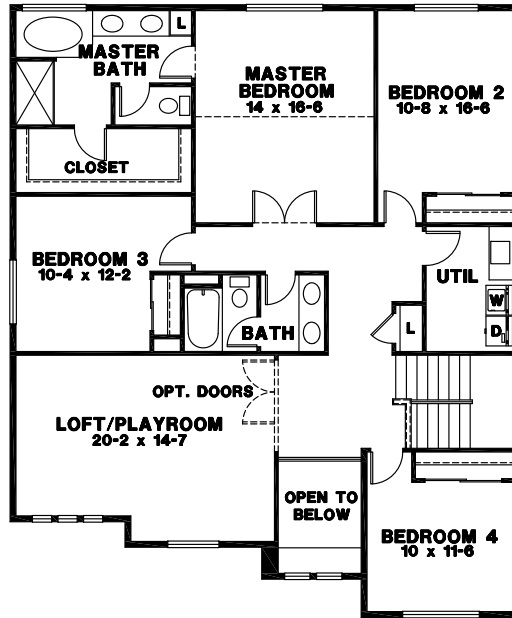

## The Burberry *2,940 Sq. Ft.*

 4 Bedrooms

 3 Baths

 3 Car Garage

# The Burberry 2,940 Sq. Ft.

 4 Bedrooms

 3 Baths

 3 Car Garage

**UPPER FLOOR PLAN**

**MAIN FLOOR PLAN**

*A Family Tradition Since 1969*

DISCLAIMER: In a continuing effort to improve our homes, Zetterberg Custom Homes & Remodeling, LLC reserves the right to modify or change materials, specifications, and features without prior notice or obligation. Such changes may not be reflected in our marketing material or in our model homes.