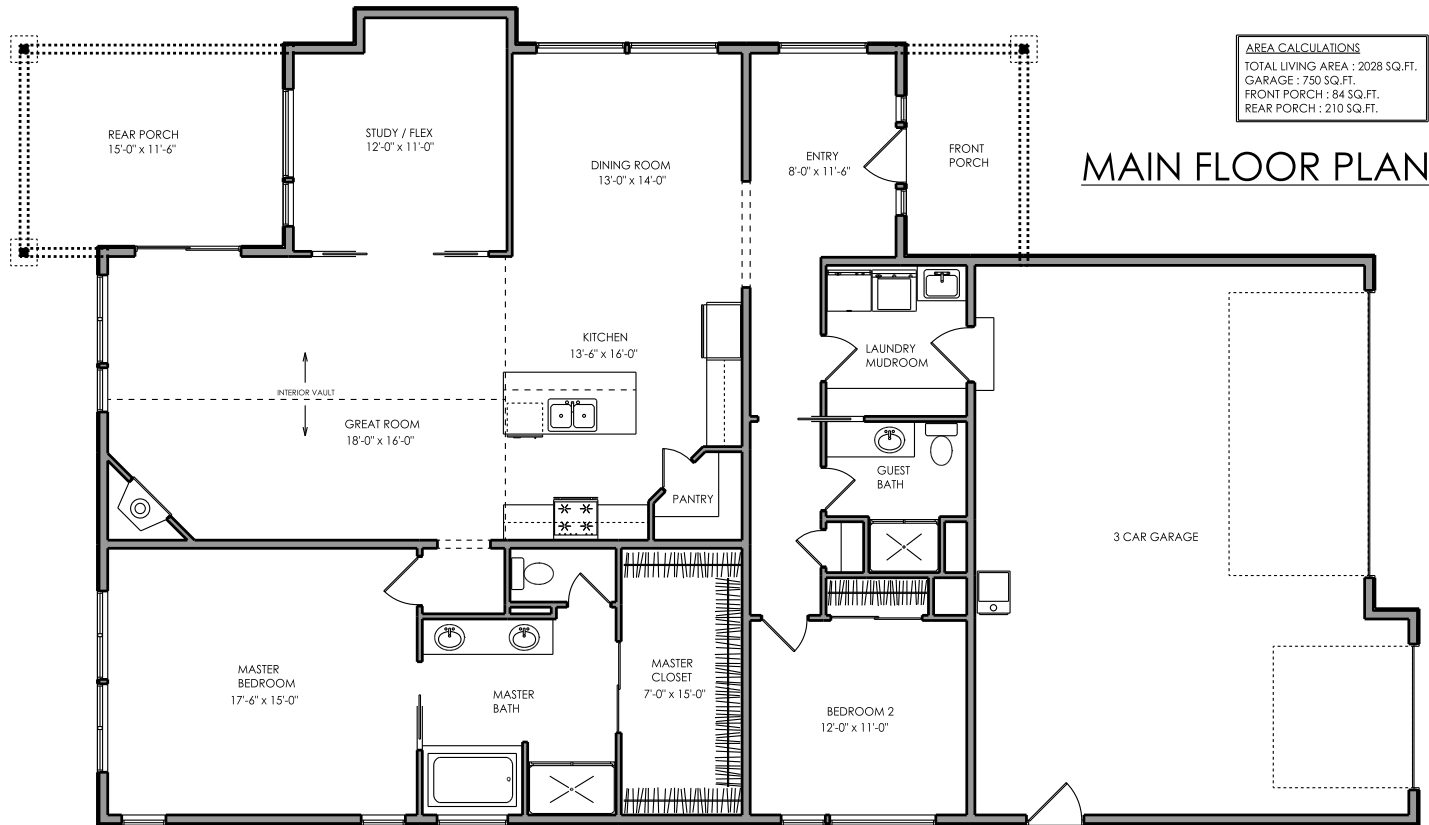

The Lawton 2,028 Sq. Ft.

2 Bedrooms

2 Baths

3 Car Garage

A Family Tradition Since 1969

DISCLAIMER: In a continuing effort to improve our homes, Zetterberg Custom Homes & Remodeling, LLC reserves the right to modify or change materials, specifications, and features without prior notice or obligation. Such changes may not be reflected in our marketing material or in our model homes.

**Zetterberg Custom
Homes & Remodeling**

zetterberg.com | 253.845.9203