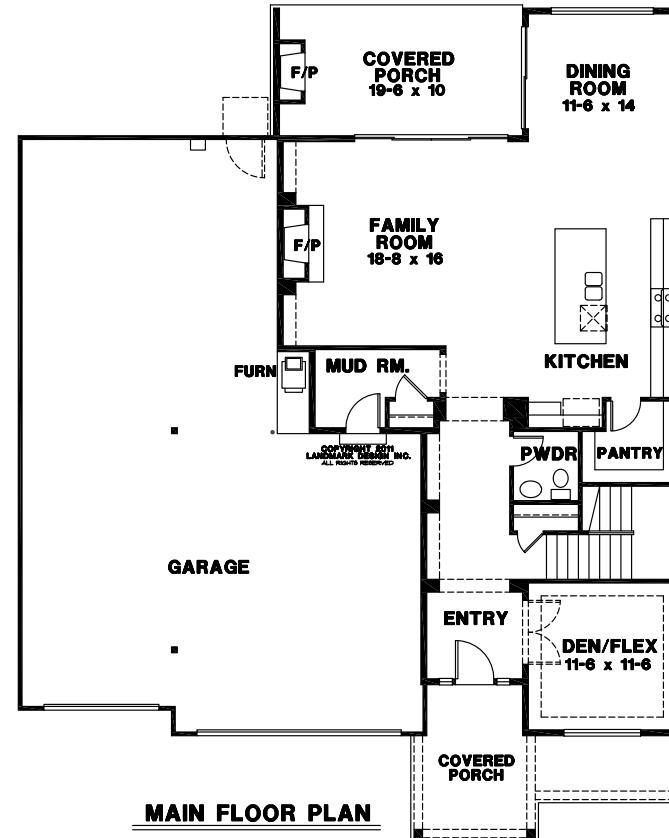

## The Burberry *2,940 Sq. Ft.*

 4 Bedrooms

 3 Baths

 3 Car Garage

# The Burberry 2,940 Sq. Ft.

 4 Bedrooms

 3 Baths

 3 Car Garage

**UPPER FLOOR PLAN**

**MAIN FLOOR PLAN**

*A Family Tradition Since 1969*

DISCLAIMER: In a continuing effort to improve our homes, Zetterberg Custom Homes & Remodeling, LLC reserves the right to modify or change materials, specifications, and features without prior notice or obligation. Such changes may not be reflected in our marketing material or in our model homes.