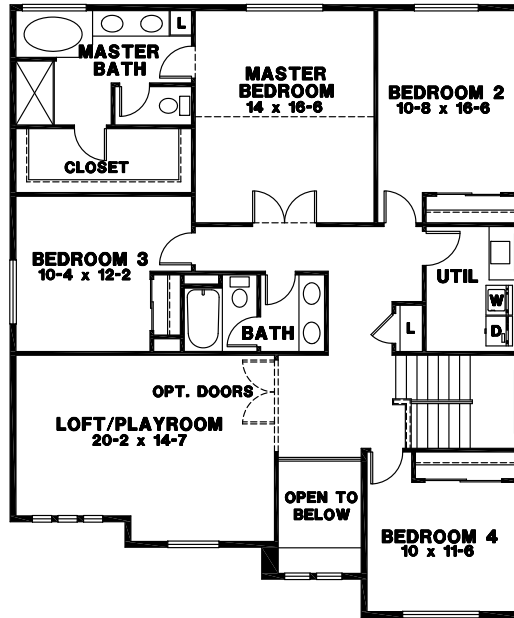

## The Burberry *2,940 Sq. Ft.*

 4 Bedrooms

 3 Baths

 3 Car Garage

# The Burberry 2,940 Sq. Ft.

 4 Bedrooms

 3 Baths

 3 Car Garage

**UPPER FLOOR PLAN**

**MAIN FLOOR PLAN**

*A Family Tradition Since 1969*

DISCLAIMER: In a continuing effort to improve our homes, Zetterberg Custom Homes & Remodeling, LLC reserves the right to modify or change materials, specifications, and features without prior notice or obligation. Such changes may not be reflected in our marketing material or in our model homes.