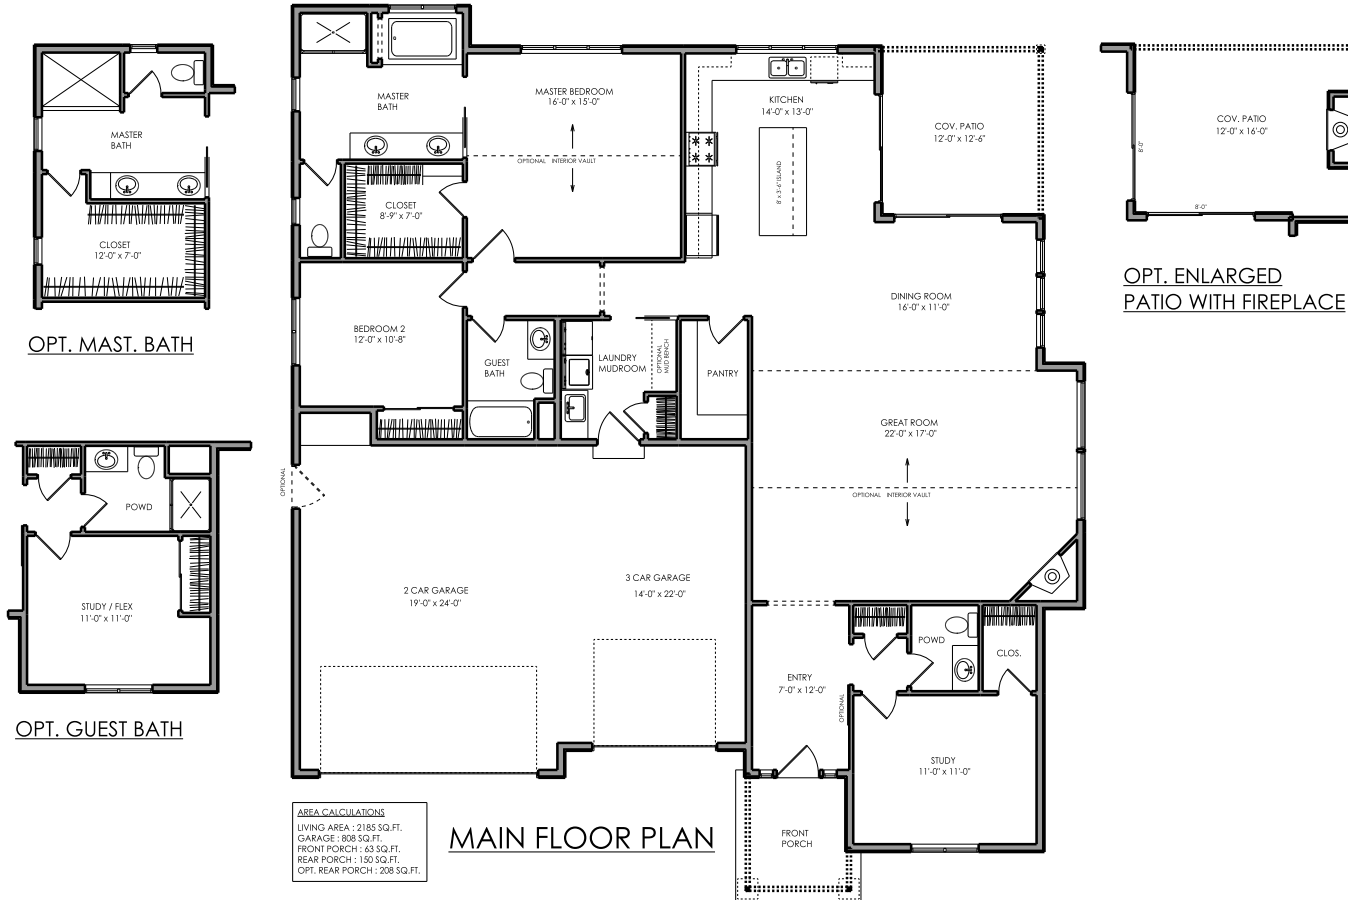

Zetterberg Custom
Homes & Remodeling

The Kennedy *2,185 Sq. Ft.*

 3 Bedrooms

 3 Baths

 3 Car Garage

The Kennedy 2,185 Sq. Ft.

 3 Bedrooms

 3 Baths

 3 Car Garage

OPTIONS

Opt. Master Bath
Mudroom bench
Great room vaulted ceiling

Opt. Guest Bath
Enlarged patio & exterior fireplace
Master bedroom vaulted ceiling

Garage 3' man door

A Family Tradition Since 1969