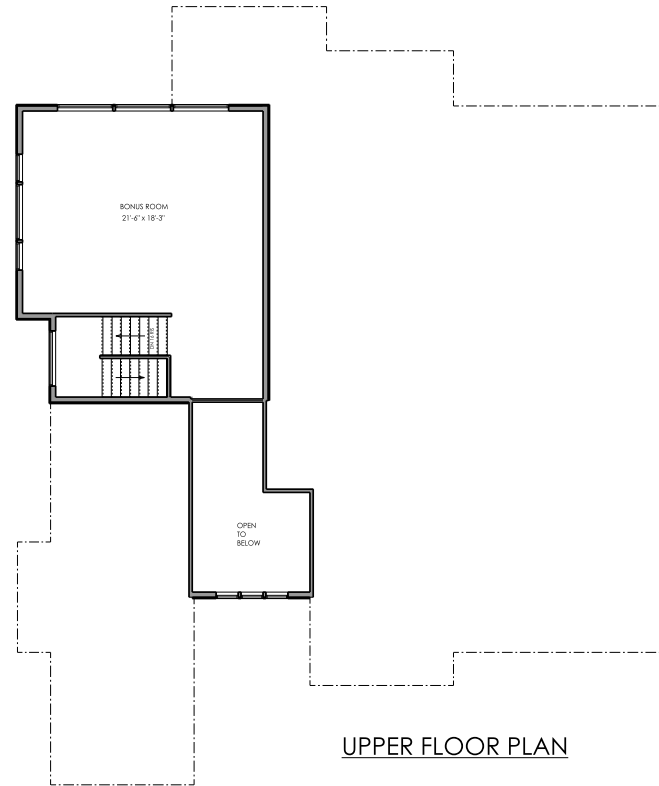

Zetterberg Custom
Homes & Remodeling

The Nisqually *2,892 Sq. Ft.*

 3 Bedrooms

 3 Baths

 3 Car Garage

The Nisqually 2,892 Sq. Ft.

 3 Bedrooms

 3 Baths

 3 Car Garage

OPTIONS

Exterior Fireplace
Multi- sliding door

Garage 3' man door
Study French Doors

Mudroom bench

A Family Tradition Since 1969

DISCLAIMER: In a continuing effort to improve our homes, Zetterberg Custom Homes & Remodeling, LLC reserves the right to modify or change materials, specifications, and features without prior notice or obligation. Such changes may not be reflected in our marketing material or in our model homes.