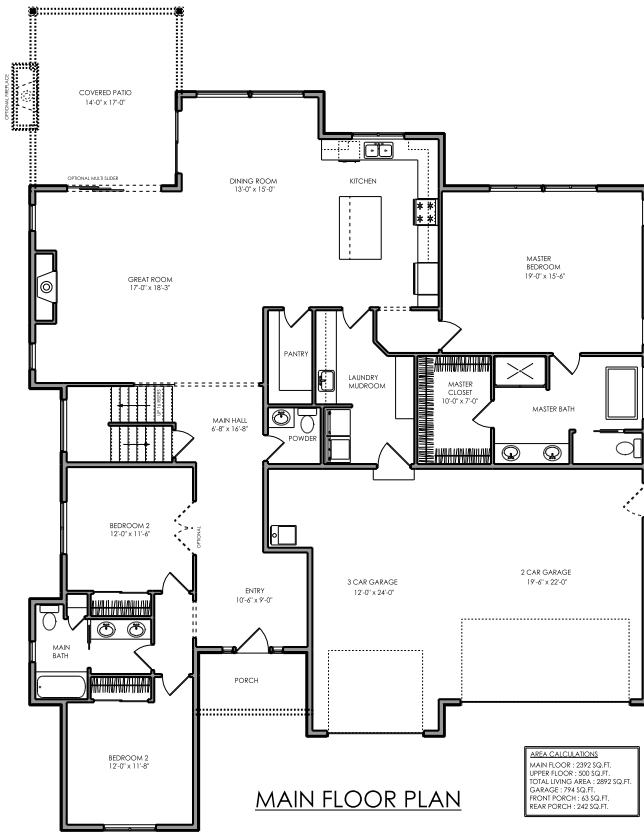

Zetterberg Custom
Homes & Remodeling

The Nisqually *2,892 Sq. Ft.*

 3 Bedrooms

 3 Baths

 3 Car Garage

The Nisqually 2,892 Sq. Ft.

 3 Bedrooms

 3 Baths

 3 Car Garage

OPTIONS

Exterior Fireplace
Multi- sliding door

Garage 3' man door
Study French Doors

Mudroom bench

A Family Tradition Since 1969

DISCLAIMER: In a continuing effort to improve our homes, Zetterberg Custom Homes & Remodeling, LLC reserves the right to modify or change materials, specifications, and features without prior notice or obligation. Such changes may not be reflected in our marketing material or in our model homes.